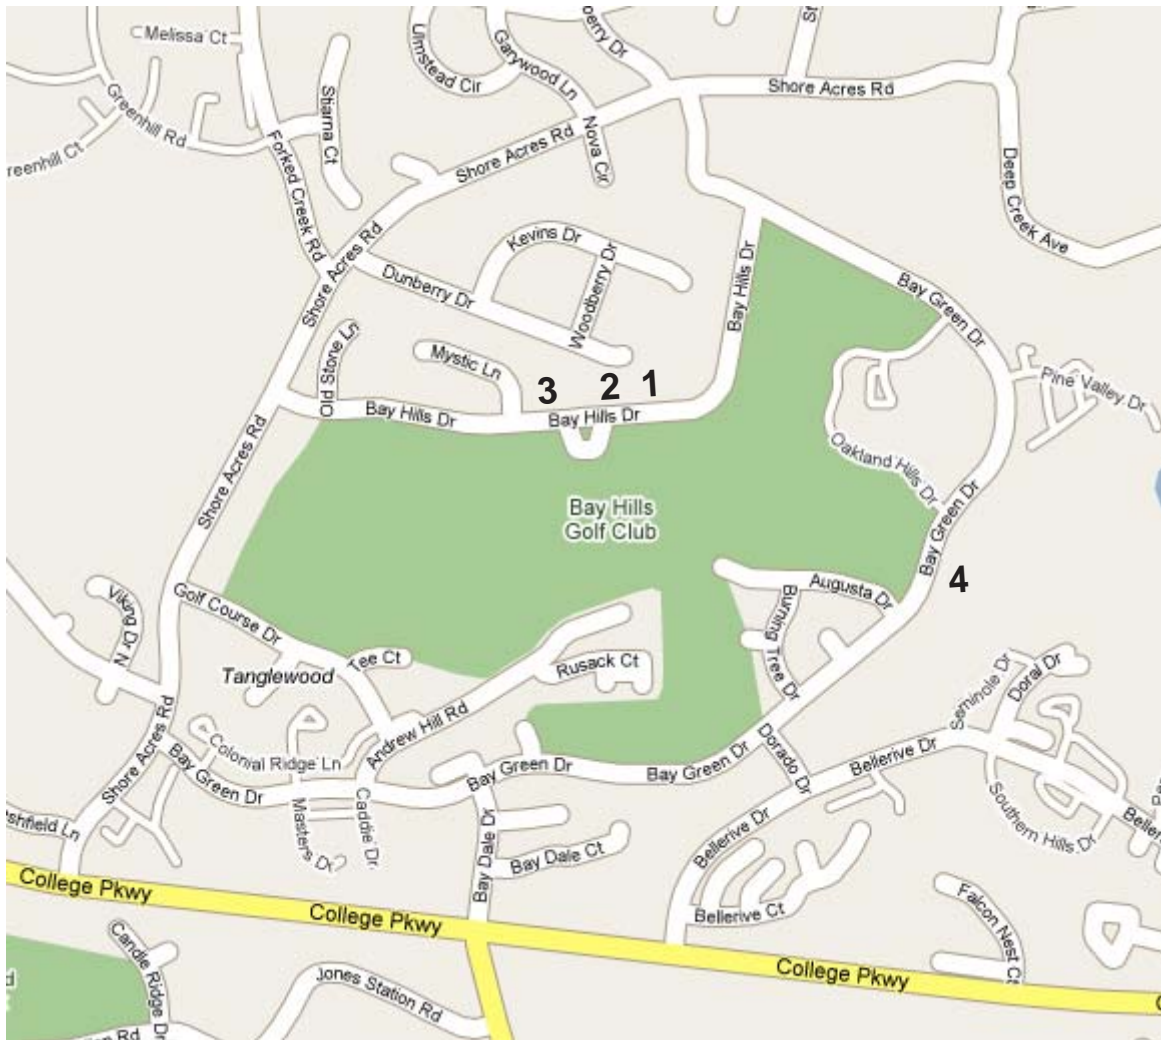

Bay Hills Community Association Recreational Facilities

Map by Google™ Maps

1. PLAYGROUND AND PAVILION

2. VOLLEYBALL COURT

3. TENNIS COURTS

4. BASKETBALL COURTS